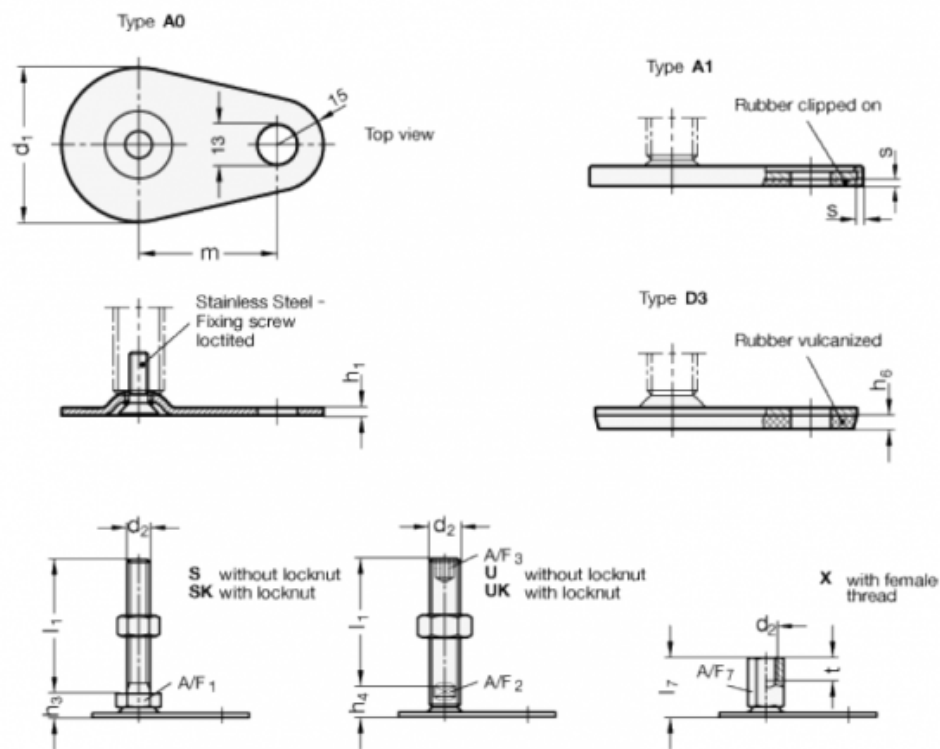

Article number: 204280M12100A1SK  
 Description: E+G levelling foot  
 GN 42-80-M12-100-A1-SK  
 Note: SK With nut, External hexagon at the bottom

## Measures

A/F1 = 17	s = 2
d1 = 80	
d2 = M12	
h1 = 3	
h3 = 12	
h6 =	
l1 = 100	
m = 70	